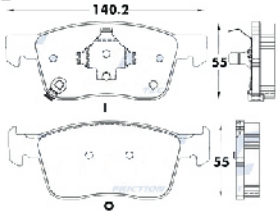

BALATA DELANTERA

SPC-9167-ZD1942

FRITEC

Aveo 18-21